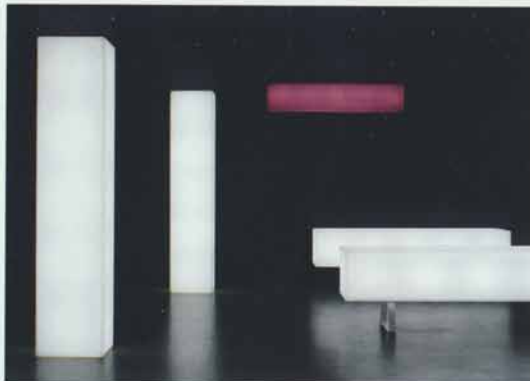

sansone indoor/outdoor

ologn81197

ottovolante

quadrato

rettangolo

future minnie

opera outdoor

orienta

acheo

atollino

atollino outdoor

news
2011

futura
moduluce R & D

icaro
brian rasmussen